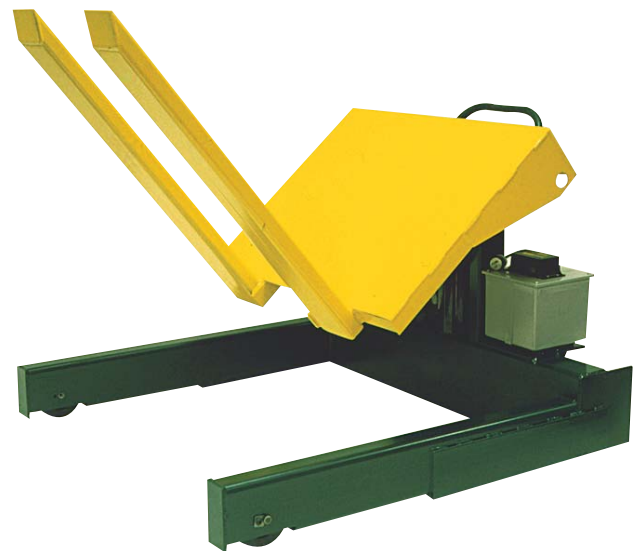

## E-Z REACH PORTABLE TILTER (Fork Over Style)

Our most popular container tilter, the E-Z Reach Portable allows staged containers to be picked up, moved into position, and tilted for easy access. Available with DC power for untethered mobility.

MODEL NO.	CAPACITY	A OVERALL WIDTH	B OVERALL LENGTH	C FORK LENGTH	FORK HEIGHT	TILT	POWER	APPROX. SHIPPING WEIGHT
PTU-2	2000 lbs.	34"	54"	40"	3½"	85°	12 Volt DC	650 lbs.
PTU-4	4000 lbs.	33¾"	61½"	41¾"	3½"	85°	12 Volt DC	870 lbs.

Units are furnished with either push-button or foot switch control.

## E-Z REACH PORTABLE TILTER (Straddle Style)

The E-Z Reach Portable Straddle configuration is designed specifically for containers with leg reinforcing bars or closed bottoms.

If your container looks like this choose Straddle