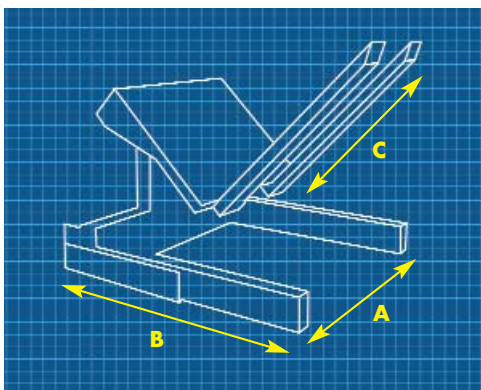

## E-Z REACH PORTABLE TILTER (Fork Over Style)

Our most popular container tilter, the E-Z Reach Portable allows staged containers to be picked up, moved into position, and tilted for easy access. Available with DC power for untethered mobility.

MODEL NO.	CAPACITY	A OVERALL WIDTH	B OVERALL LENGTH	C FORK LENGTH	FORK HEIGHT	TILT	POWER	APPROX. SHIPPING WEIGHT
PTU-2	2000 lbs.	34"	54"	40"	3½"	85°	12 Volt DC	650 lbs.
PTU-4	4000 lbs.	33¾"	61½"	41¾"	3½"	85°	12 Volt DC	870 lbs.

## E-Z REACH PORTABLE TILTER (Straddle Style)

The E-Z Reach Portable Straddle configuration is designed specifically for containers with leg reinforcing bars or closed bottoms.

If your container looks like this choose Straddle