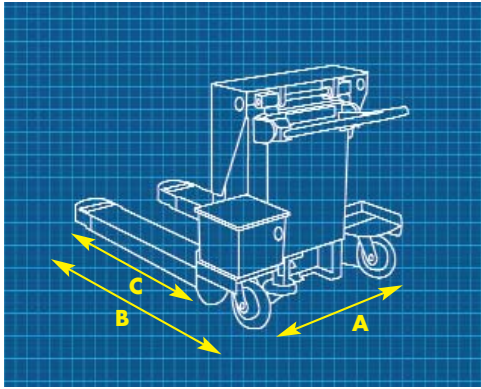

## E-Z REACH PORTABLE TILTER (Fork Over Style)

Our most popular container tilter, the E-Z Reach Portable allows staged containers to be picked up, moved into position, and tilted for easy access. Available with DC power for untethered mobility.

MODEL NO.	CAPACITY	A OVERALL WIDTH	B OVERALL LENGTH	C FORK LENGTH	FORK HEIGHT	TILT	POWER	APPROX. SHIPPING WEIGHT
PTU-2	2000 lbs.	34"	54"	40"	3½"	85°	12 Volt DC	650 lbs.
PTU-4	4000 lbs.	33¾"	61½"	41¾"	3½"	85°	12 Volt DC	870 lbs.

## E-Z REACH PORTABLE TILTER (Straddle Style)

The E-Z Reach Portable Straddle configuration is designed specifically for containers with leg reinforcing bars or closed bottoms.

If your container looks like this choose Straddle

MODEL NO.	CAPACITY	A OVERALL WIDTH	B OVERALL LENGTH	C FORK LENGTH	FORK HEIGHT	TILT	POWER	APPROX. SHIPPING WEIGHT
SPTU-2	2000 lbs.	57"	54"	40"	3½"	85°	12 Volt DC	950 lbs.
SPTU-4	4000 lbs.	57"	58"	40"	3½"	85°	12 Volt DC	1100 lbs.