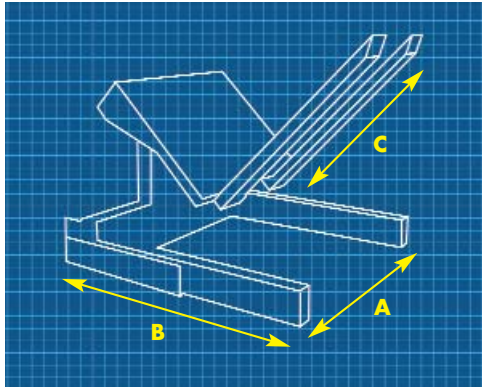

E-Z REACH PORTABLE TILTER (Straddle Style)

The E-Z Reach Portable Straddle configuration is designed specifically for containers with leg reinforcing bars or closed bottoms.

If your container looks like this choose Straddle

MODEL NO.	CAPACITY	A OVERALL WIDTH	B OVERALL LENGTH	C FORK LENGTH	FORK HEIGHT	TILT	POWER	APPROX. SHIPPING WEIGHT
SPTU-2	2000 lbs.	57"	54"	40"	3½"	85°	12 Volt DC	950 lbs.
SPTU-4	4000 lbs.	57"	58"	40"	3½"	85°	12 Volt DC	1100 lbs.