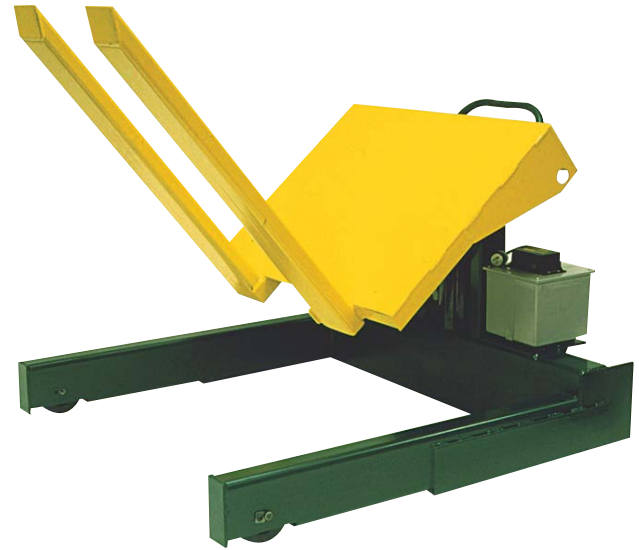

E-Z REACH PORTABLE TILTER (Straddle Style)

The E-Z Reach Portable Straddle configuration is designed specifically for containers with leg reinforcing bars or closed bottoms.

If your container looks like this choose Straddle

MODEL NO.	CAPACITY	A OVERALL WIDTH	B OVERALL LENGTH	C FORK LENGTH	FORK HEIGHT	TILT	POWER	APPROX. SHIPPING WEIGHT
SPTU-2	2000 lbs.	57"	54"	40"	3½"	85°	12 Volt DC	950 lbs.
SPTU-4	4000 lbs.	57"	58"	40"	3½"	85°	12 Volt DC	1100 lbs.

Units are furnished with either push-button or foot switch control.