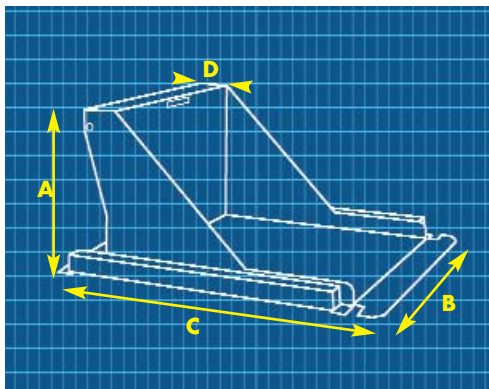

E-Z REACH UNIVERSAL TILTER

The wide, unobstructed container pan of the Universal E-Z Reach allows containers of all types, even those with leg reinforcing bars, to be placed directly on the tilter in a single step by either fork trucks or hand pallet trucks. The wide pan even accepts oversized containers.

MODEL NO.	CAPACITY	A MAST HEIGHT	B OVERALL WIDTH	C OVERALL LENGTH	D MAST DEPTH	LOW HEIGHT	USABLE PAN SIZE	TILT	STD. POWER	APPROX. SHIPPING WEIGHT
ZTU-2 Pan	2000 lbs.	31½"	62½"	65½"	7"	3/8"	50" X 50"	85°	115/1/60	1150 lbs.
ZTU-4 Pan	4000 lbs.	31½"	62½"	65½"	7"	3/8"	50" X 50"	85°	115/1/60	1170 lbs.