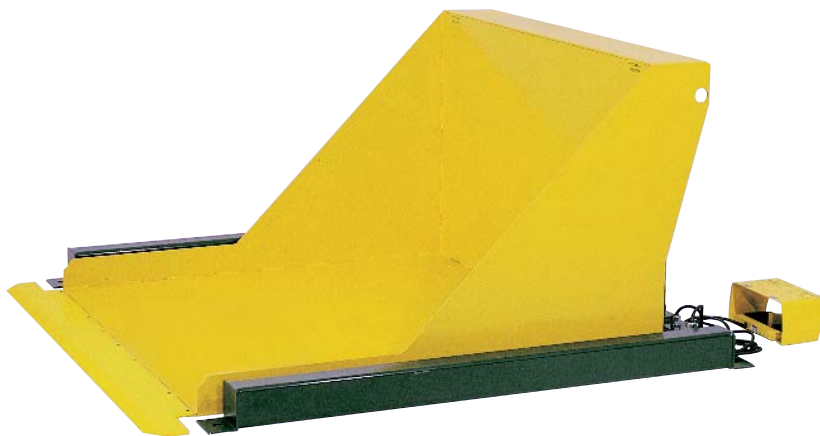

E-Z REACH UNIVERSAL TILTER

The wide, unobstructed container pan of the Universal E-Z Reach allows containers of all types, even those with leg reinforcing bars, to be placed directly on the tilter in a single step by either fork trucks or hand pallet trucks. The wide pan even accepts oversized containers.

MODEL NO.	CAPACITY	A MAST HEIGHT	B OVERALL WIDTH	C OVERALL LENGTH	D MAST DEPTH	LOW HEIGHT	USABLE PAN SIZE	TILT	STD. POWER	APPROX. SHIPPING WEIGHT
ZTU-2 Pan	2000 lbs.	31½"	62½"	65½"	7"	3/8"	50" X 50"	85°	115/1/60	1150 lbs.
ZTU-4 Pan	4000 lbs.	31½"	62½"	65½"	7"	3/8"	50" X 50"	85°	115/1/60	1170 lbs.